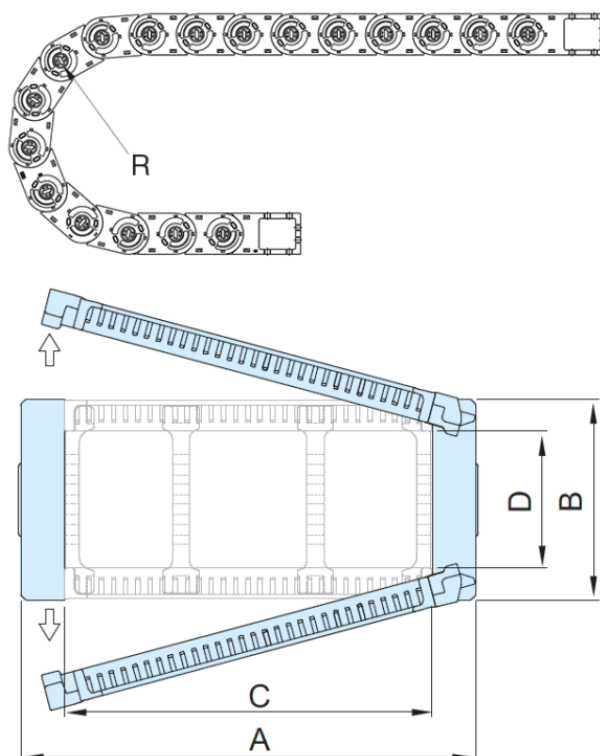

Data Sheet

Article number: 18ST044N055R050

Description: ST Shift cable chain, ST044N.55 Radius 50 - Hoved nr. (1LK)

Type: ST044N.55.R50

Measures

A = 76

B = 38

C = 55

D = 26

I = 44

R = 050